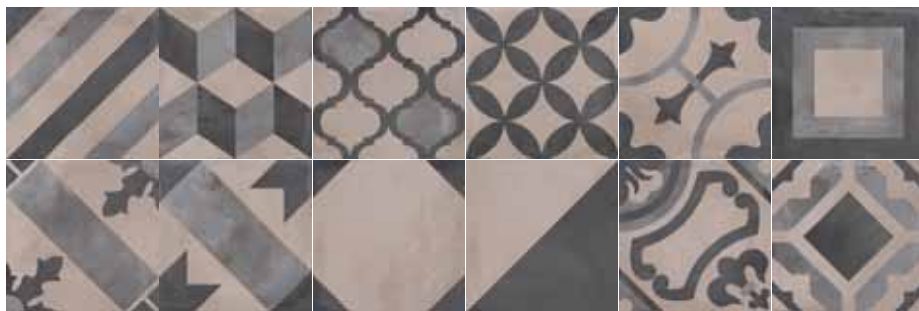

1629,-/m²

MC.0094 Nero
25×21,6, R9/A, V3
1799,-/m²

MC.0093 Antracite
25×21,6, R9/A, V3
1799,-/m²

MC.0393 Cornice
25×21,6, R9/A, V3
1799,-/m²

MC.0401 Floreale
25×21,6, R9/A, V3
1799,-/m²

MC.0604 Mix Decori Vers. F * 20×20, R9/A, V3